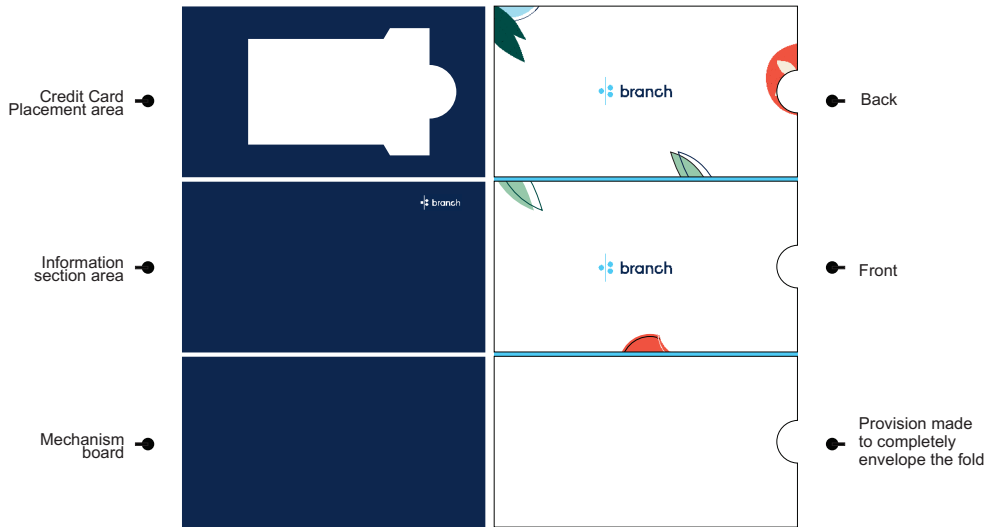

GRAPHIC DESIGN
BY CHUKWUDI PATRICK ENUMAH

GRAPHIC DESIGN

Graphic design plan for Branch credit card packaging

Graphic Design
mechanism plan