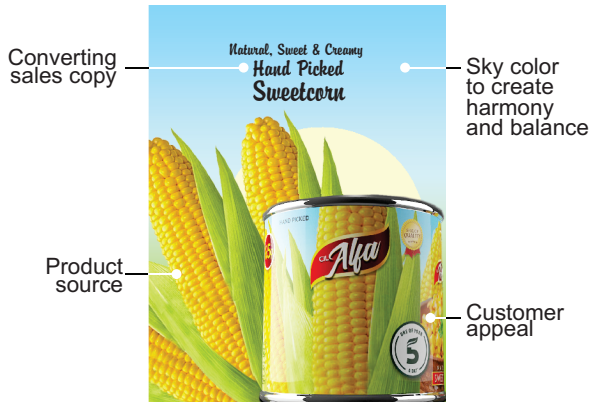

GRAPHIC DESIGN

BY CHUKWUDI PATRICK ENUMAH

GRAPHIC DESIGN

Led Display - Portrait Orientation

Converting  
sales copy

Sky color  
to create  
harmony  
and balance

Product  
source

Customer  
appeal

Exhibition Product Showcase  
base Design and Plan

Sweetcorn

\*Natural  
\*Sweet &  
\*Creamy  
**Hand  
Picked  
Sweetcorn**

Exhibition Stand Design and Plan

Converting sales copy

*Natural, Sweet & Creamy*  
**Hand Picked  
Sweetcorn**