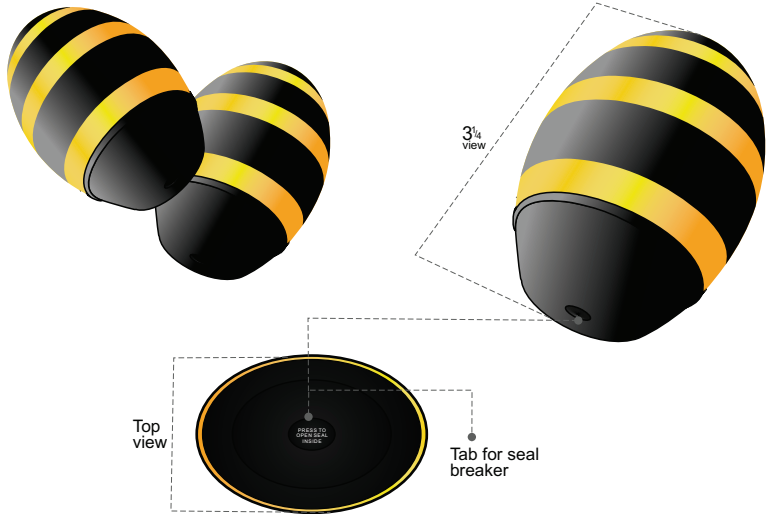

Flavour

Flavour
image
Depiction

Brand

Product
Content

Flavour

SIDE VIEW

TOP VIEW

FRONT VIEW

STRAWBERRY
FLAVOURS

SUNFLOWER
FLAVOURS

BLACKCURRANT
FLAVOURS

Cora honey
Packaging
reference

Cora honey
Packaging
Design (inspired
by the reference)

CORA™
— PREMIUM —
HONEY PASTE
GRAPHIC DESIGN