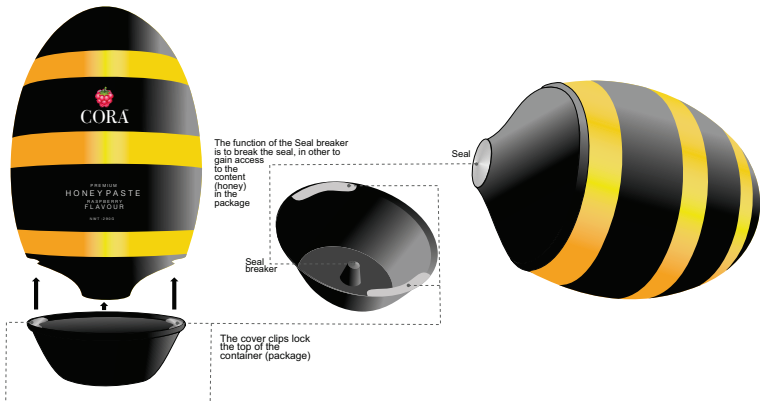

Flavour

Flavour
image
Depiction

Brand

Product
Content

Flavour

SIDE VIEW

TOP VIEW

FRONT VIEW

STRAWBERRY
FLAVOURS

SUNFLOWER
FLAVOURS

BLACKCURRANT
FLAVOURS

Cora honey
Packaging
reference

Cora honey
Packaging
Design (inspired
by the reference)

CORA™
— PREMIUM —
HONEY PASTE
GRAPHIC DESIGN