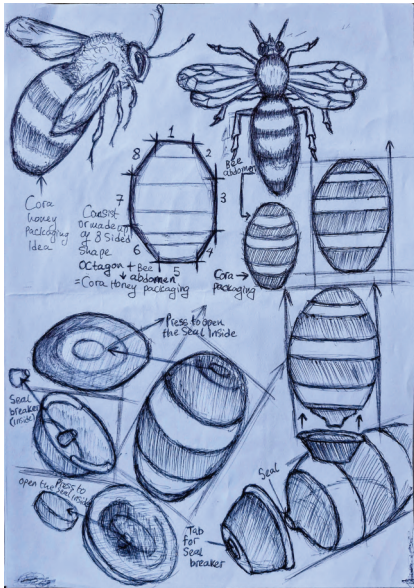

CORA™

PREMIUM
HONEY PASTE

SKETCH PLAN

BY CHUKWUDI PATRICK ENUMAH

SKETCH PLAN

Sketched Graphic Design ideas

Selected sketch for further
Graphic Design Development

Sketch Plans for Cora Honey Packaging

CORA™
— PREMIUM —
HONEY PASTE
SKETCH PLAN