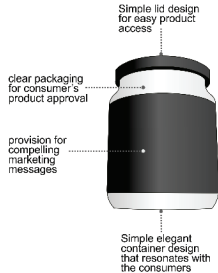

GRAPHIC DESIGN  
BY CHUKWUDI PATRICK ENUMAH

GRAPHIC DESIGN

*Delish™*  
Tomato  
MIX

100%  
FRESH &  
NATURAL

Contains Curry + Garlic + Onion

Ready for Stew, Sauce, Rice, Pasta...

Made with the finest ingredients & ready to cook.

SMOOTH BLEND.

Simple choice of packaging container. easy for consumer's to resonate with at the point of sale, easy for consumer's to give an approval at the point of sale, because of it's see through feature, and provides room for clear marketing display.

GRAPHIC DESIGN  
BY CHIRUKOTI PATRICK SRINIVAS

LEFT VIEW

FRONT VIEW

RIGHT VIEW

GRAPHIC DESIGNED PLAN FOR DELISH  
TOMATO MIX, ILLUSTRATED IN 2D DRAWING,  
SHOWING THE DIFFERENT SIDES

GRAPHIC DESIGN