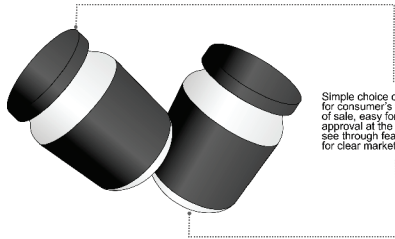

GRAPHIC DESIGN  
BY CHUKWUDI PATRICK ENUMAH

GRAPHIC DESIGN

*Delish™*  
Tomato  
MIX

100%  
FRESH &  
NATURAL

Contains Curry + Garlic + Onion

Ready for Stew, Sauce, Rice, Pasta...

Made with the finest ingredients & ready to cook.

SMOOTH BLEND.

Simple choice of packaging container. easy for consumer's to resonate with at the point of sale, easy for consumer's to give an approval at the point of sale, because of it's see through feature, and provides room for clear marketing display.

GRAPHIC DESIGN  
BY CHIRUKOTI PATRICK SRINIVAS

LEFT VIEW

FRONT VIEW

RIGHT VIEW

GRAPHIC DESIGNED PLAN FOR DELISH  
TOMATO MIX, ILLUSTRATED IN 2D DRAWING,  
SHOWING THE DIFFERENT SIDES

GRAPHIC DESIGN