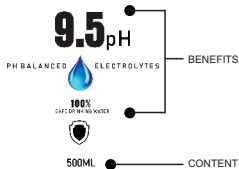

**Hedgens**<sup>®</sup>  
AQUA  
GRAPHIC DESIGN  
BY CHUKWUDI PATRICK ENUMAH

GRAPHIC DESIGN

NUTRITIONAL FACT		
SERVING SIZE 1 BOTTLE		
Amount Per Serving		
Calories	0	
	%GDA*	
Total fat	0g	0%
Sodium	0mg	0%
Total Carbohydrate	0g	0%
Protein	0g	0%