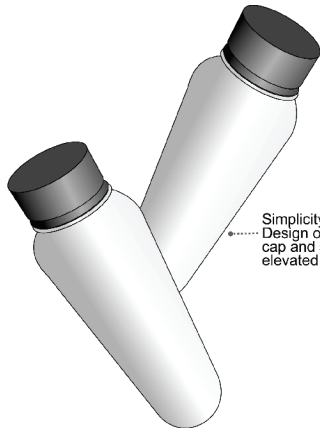

•..... Simplicity is king. Design of the bottle cap and structure has elevated the brand's image